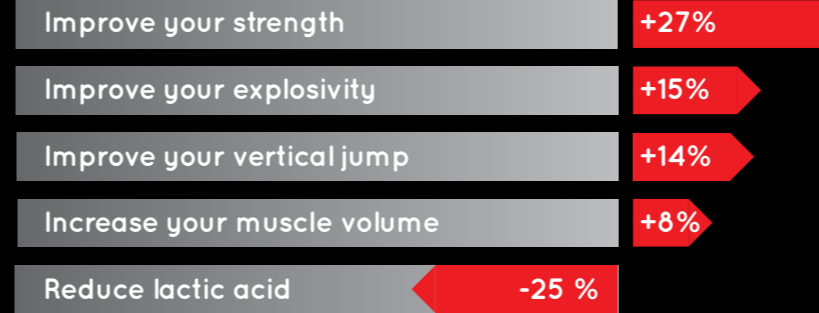

REVEAL
YOUR NATURAL
POWER

THEY REVEAL
THEIR NATURAL
POWER WITH
COMPEX...

BOOST YOUR PERFORMANCES*